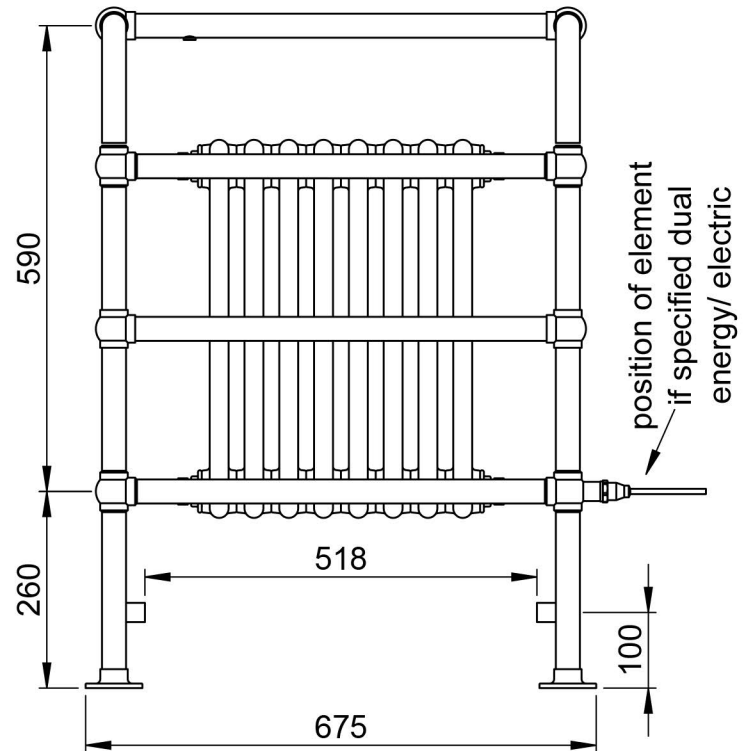

# Baroque LG014 900x675

Height: 900

Width: 675

Depth: 325

Weight HO: kg

EO: kg

Tube  $\phi$ : 31.8

Face-Face Connections: 518

Elec. element if specified: 200+300

Output @ 50°C  $\Delta$  T Watts: 871

BTUs: 2972

All dimensions in millimetres

Manufactured from ISO/CEN CuZn36As (BS CZ126) brass tube

Vogue UK Ltd. reserve the right to alter specifications without prior notice.  
ALL MEASUREMENTS ARE NOMINAL DIMENSIONS ONLY, AND ARE NOT BINDING.