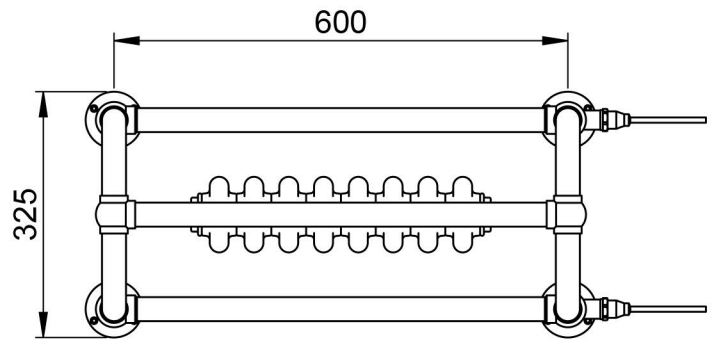

# Baroque LG014 900x675

Height: 900

Width: 675

Depth: 325

Weight HO: kg

EO: kg

Tube  $\phi$ : 31.8

Face-Face Connections: 518

Elec. element if specified: 200+300

Output @ 50°C  $\Delta$  T Watts: 871

BTUs: 2972

All dimensions in millimetres

Manufactured from ISO/CEN CuZn36As (BS CZ126) brass tube

Vogue UK Ltd. reserve the right to alter specifications without prior notice.  
ALL MEASUREMENTS ARE NOMINAL DIMENSIONS ONLY, AND ARE NOT BINDING.