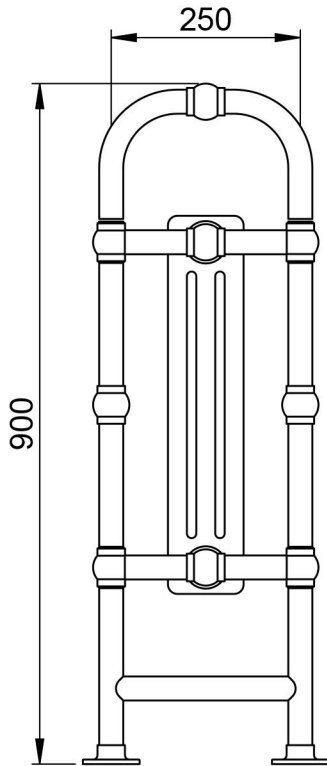

# Baroque LG014 900x675

Height: 900

Width: 675

Depth: 325

Weight HO: kg

EO: kg

Tube  $\phi$ : 31.8

Face-Face Connections: 518

Elec. element if specified: 200+300

Output @ 50°C  $\Delta$  T Watts: 871

BTUs: 2972

All dimensions in millimetres

Manufactured from ISO/CEN CuZn36As (BS CZ126) brass tube

Vogue UK Ltd. reserve the right to alter specifications without prior notice.  
ALL MEASUREMENTS ARE NOMINAL DIMENSIONS ONLY, AND ARE NOT BINDING.