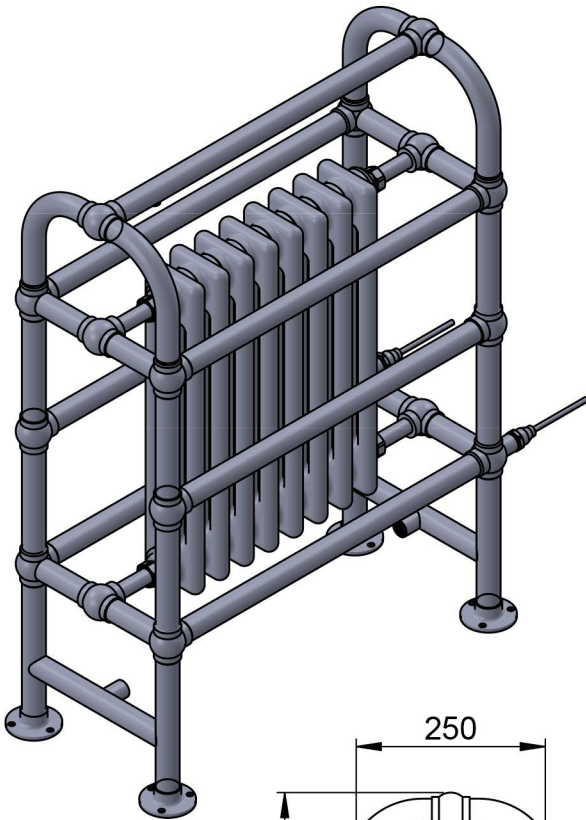

# Baroque LG014 900x675

Height: 900

Width: 675

Depth: 325

Weight HO: kg

EO: kg

Tube  $\phi$ : 31.8

Face-Face Connections: 518

Elec. element if specified: 200+300

Output @ 50°C  $\Delta$  T Watts: 871

BTUs: 2972

All dimensions in millimetres

Manufactured from ISO/CEN CuZn36As (BS CZ126) brass tube

Vogue UK Ltd. reserve the right to alter specifications without prior notice.  
ALL MEASUREMENTS ARE NOMINAL DIMENSIONS ONLY, AND ARE NOT BINDING.