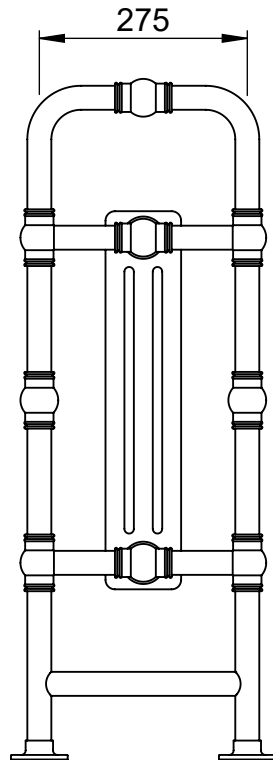

Baroque OG016 900x675

Height: 900 Tube ϕ : 31.8
 Width: 675 Face-Face Connections: 518
 Depth: 350 Elec. element if specified: 200 + 300
 Weight HO: kg Output @ 50°C Δ T Watts: 871
 EO: kg BTUs: 2972

All dimensions in millimetres

Manufactured from ISO/CEN CuZn36As (BS CZ126) brass tube

Vogue UK Ltd. reserve the right to alter specifications without prior notice.
ALL MEASUREMENTS ARE NOMINAL DIMENSIONS ONLY, AND ARE NOT BINDING.