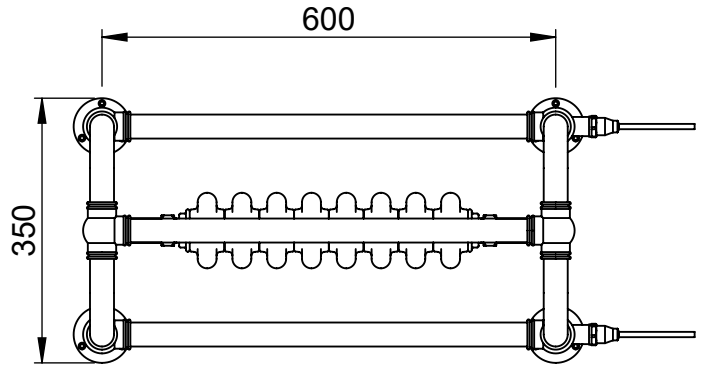

Baroque OG016 900x675

Height: 900 Tube ϕ : 31.8
 Width: 675 Face-Face Connections: 518
 Depth: 350 Elec. element if specified: 200 + 300
 Weight HO: kg Output @ 50°C Δ T Watts: 871
 EO: kg BTUs: 2972

All dimensions in millimetres

Manufactured from ISO/CEN CuZn36As (BS CZ126) brass tube

Vogue UK Ltd. reserve the right to alter specifications without prior notice.
ALL MEASUREMENTS ARE NOMINAL DIMENSIONS ONLY, AND ARE NOT BINDING.