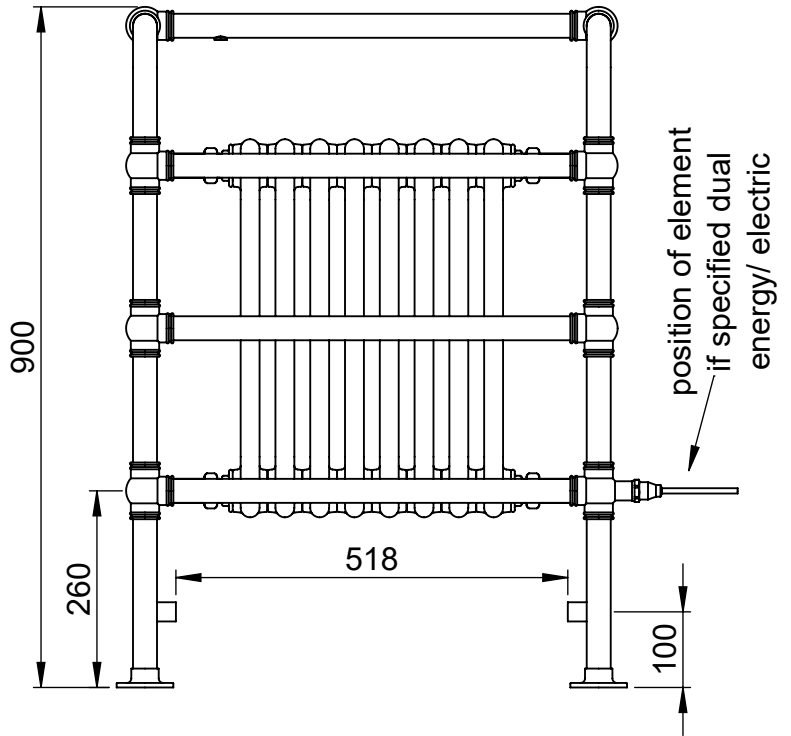

Baroque OG016 900x675

Height: 900 Tube ϕ : 31.8
 Width: 675 Face-Face Connections: 518
 Depth: 350 Elec. element if specified: 200 + 300
 Weight HO: kg Output @ 50°C Δ T Watts: 871
 EO: kg BTUs: 2972

All dimensions in millimetres

Manufactured from ISO/CEN CuZn36As (BS CZ126) brass tube

Vogue UK Ltd. reserve the right to alter specifications without prior notice.
ALL MEASUREMENTS ARE NOMINAL DIMENSIONS ONLY, AND ARE NOT BINDING.