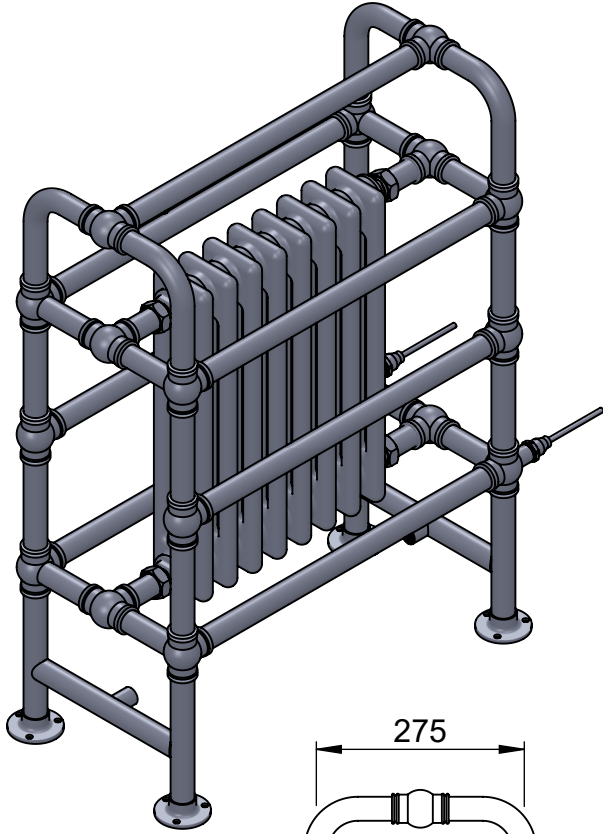

Baroque OG016 900x675

Height: 900 Tube ϕ : 31.8
 Width: 675 Face-Face Connections: 518
 Depth: 350 Elec. element if specified: 200 + 300
 Weight HO: kg Output @ 50°C Δ T Watts: 871
 EO: kg BTUs: 2972

All dimensions in millimetres

Manufactured from ISO/CEN CuZn36As (BS CZ126) brass tube

Vogue UK Ltd. reserve the right to alter specifications without prior notice.
ALL MEASUREMENTS ARE NOMINAL DIMENSIONS ONLY, AND ARE NOT BINDING.