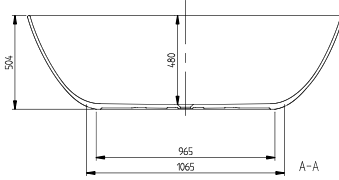

ANTAO FREE-STANDING BATH FREE-STANDING

PRODUCT INFORMATION

Article title	Villeroy & Boch Antao Free-standing bath, 1700 x 750 mm, White Alpin
Article number	UBQ170TAO7V-01
Assembly / Assembly type	freestanding
Assembly instructions	In accordance with DIN 1986-100, a floor drain is required to protect the building against flooding, if a bath is installed without an overflow. A floor drain is not required if ViFlow is used.
Scope of delivery	1 x free-standing bath , 2 x bath support frame (self-adhesive), adjustable from 130 - 180 mm
Length in mm	1700
Width in mm	750
Height in mm	500
Collection	Antao
Material	Quaryl®
Colour name	White Alpin
Other material	Outlet cover: Plastic
Other surfaces	Outlet cover: glossy
With overflow	Yes
Number of people	2
Shape	Free-standing
Colour designation	White Alpin
Other colour designations	Outlet cover: White Alpin
With slip resistance	No
Outlet / outlet	central outlet
Interior form	oval
SilentFlow	No

TECHNICAL DRAWINGS

UBQ170TAO7V-01

ANTAO 1700x750
UBQ170TAO7V

V01 / 06-09-2022

UBQ170TAO7V-01

ARTIKEL 1706756 UBQ170TAO7V	 Villeroy & Boch 1754
M01 / 06-09-2022	