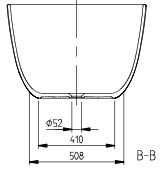

ANTAO FREE-STANDING BATH FREE-STANDING

PRODUCT INFORMATION

Article title	Villeroy & Boch Antao Free-standing bath, 1700 x 750 mm, White Alpin
Article number	UBQ170TAO7V-01
Assembly / Assembly type	freestanding
Assembly instructions	In accordance with DIN 1986-100, a floor drain is required to protect the building against flooding, if a bath is installed without an overflow. A floor drain is not required if ViFlow is used.
Scope of delivery	1 x free-standing bath , 2 x bath support frame (self-adhesive), adjustable from 130 - 180 mm
Length in mm	1700
Width in mm	750
Height in mm	500
Collection	Antao
Material	Quaryl®
Colour name	White Alpin
Other material	Outlet cover: Plastic
Other surfaces	Outlet cover: glossy
With overflow	Yes
Number of people	2
Shape	Free-standing
Colour designation	White Alpin
Other colour designations	Outlet cover: White Alpin
With slip resistance	No
Outlet / outlet	central outlet
Interior form	oval
SilentFlow	No

TECHNICAL DRAWINGS

UBQ170TAO7V-01

ANTAO 1700x750
UBQ170TAO7V

V01 / 06-09-2022

UBQ170TAO7V-01

ARTIKEL 1706756 UBQ170TAO7V	 Villeroy & Boch 1754
M01 / 06-09-2022	