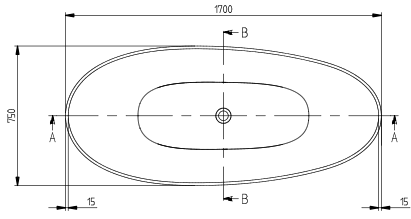

ANTAO FREE-STANDING BATH FREE-STANDING

PRODUCT INFORMATION

Article title	Villeroy & Boch Antao Free-standing bath, 1700 x 750 mm, White Alpin
Article number	UBQ170TAO7V-01
Assembly / Assembly type	freestanding
Assembly instructions	In accordance with DIN 1986-100, a floor drain is required to protect the building against flooding, if a bath is installed without an overflow. A floor drain is not required if ViFlow is used.
Scope of delivery	1 x free-standing bath , 2 x bath support frame (self-adhesive), adjustable from 130 - 180 mm
Length in mm	1700
Width in mm	750
Height in mm	500
Collection	Antao
Material	Quaryl®
Colour name	White Alpin
Other material	Outlet cover: Plastic
Other surfaces	Outlet cover: glossy
With overflow	Yes
Number of people	2
Shape	Free-standing
Colour designation	White Alpin
Other colour designations	Outlet cover: White Alpin
With slip resistance	No
Outlet / outlet	central outlet
Interior form	oval
SilentFlow	No

TECHNICAL DRAWINGS

UBQ170TAO7V-01

ANTAO 1700x750
UBQ170TAO7V

V01 / 06-09-2022

UBQ170TAO7V-01

ARTIKEL 1706756 UBQ170TAO7V	 Villeroy & Boch 1754
M01 / 06-09-2022	