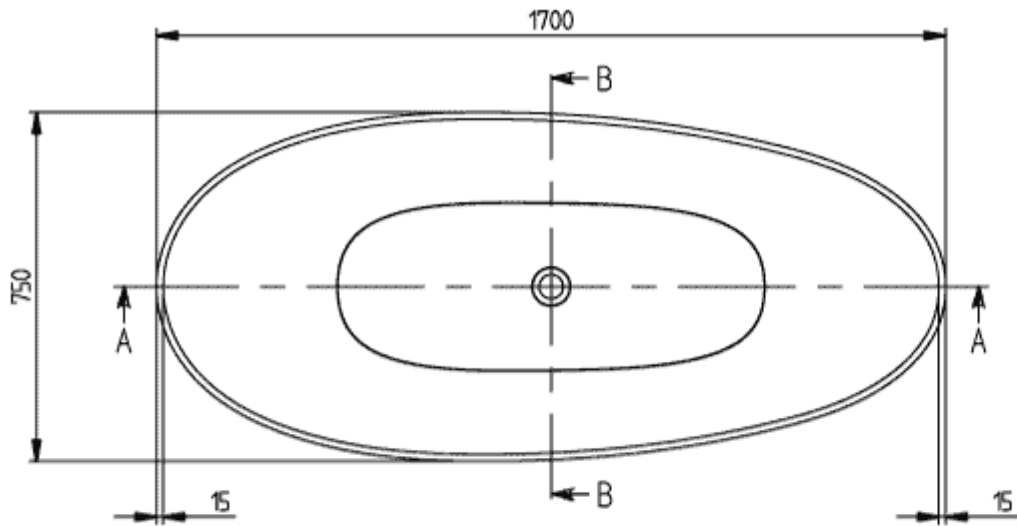

ANTAO FREE-STANDING BATH FREE-STANDING

PRODUCT INFORMATION

Article title	Villeroy & Boch Antao Free-standing bath, 1700 x 750 mm, White Alpin
Article number	UBQ170TAO7V-01
Assembly / Assembly type	freestanding
Assembly instructions	In accordance with DIN 1986-100, a floor drain is required to protect the building against flooding, if a bath is installed without an overflow. A floor drain is not required if ViFlow is used.
Scope of delivery	1 x free-standing bath , 2 x bath support frame (self-adhesive), adjustable from 130 - 180 mm
Length in mm	1700
Width in mm	750
Height in mm	500
Collection	Antao
Material	Quaryl®
Colour name	White Alpin
Other material	Outlet cover: Plastic
Other surfaces	Outlet cover: glossy
With overflow	Yes
Number of people	2
Shape	Free-standing
Colour designation	White Alpin
Other colour designations	Outlet cover: White Alpin
With slip resistance	No
Outlet / outlet	central outlet
Interior form	oval
SilentFlow	No

TECHNICAL DRAWINGS

UBQ170TAO7V-01

ANTAO 1700x750
UBQ170TAO7V

V01 / 06-09-2022

UBQ170TAO7V-01

ARTIKEL 1706756 UBQ170TAO7V	 Villeroy & Boch 1754
M01 / 06-09-2022	