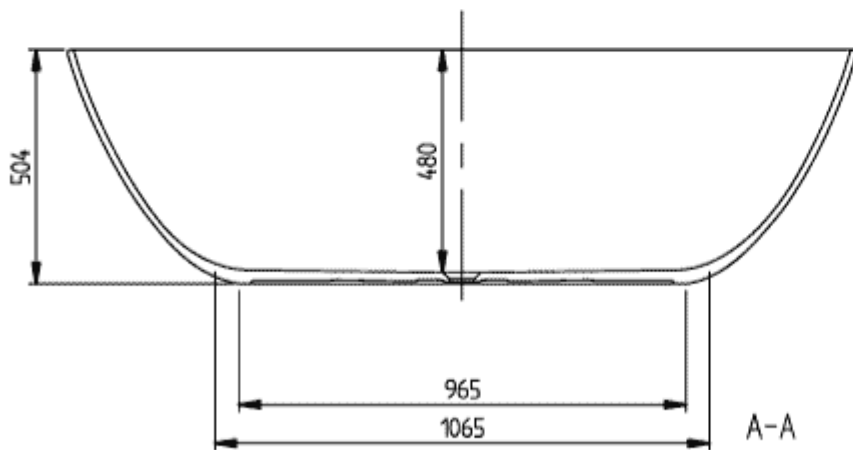

ANTAO FREE-STANDING BATH FREE-STANDING

PRODUCT INFORMATION

Article title	Villeroy & Boch Antao Free-standing bath, 1700 x 750 mm, White Alpin
Article number	UBQ170TAO7V-01
Assembly / Assembly type	freestanding
Assembly instructions	In accordance with DIN 1986-100, a floor drain is required to protect the building against flooding, if a bath is installed without an overflow. A floor drain is not required if ViFlow is used.
Scope of delivery	1 x free-standing bath , 2 x bath support frame (self-adhesive), adjustable from 130 - 180 mm
Length in mm	1700
Width in mm	750
Height in mm	500
Collection	Antao
Material	Quaryl®
Colour name	White Alpin
Other material	Outlet cover: Plastic
Other surfaces	Outlet cover: glossy
With overflow	Yes
Number of people	2
Shape	Free-standing
Colour designation	White Alpin
Other colour designations	Outlet cover: White Alpin
With slip resistance	No
Outlet / outlet	central outlet
Interior form	oval
SilentFlow	No

TECHNICAL DRAWINGS

UBQ170TAO7V-01

ANTAO 1700x750
UBQ170TAO7V

V01 / 06-09-2022

UBQ170TAO7V-01

ARTIKEL 1706756 UBQ170TAO7V	 Villeroy & Boch 1754
M01 / 06-09-2022	