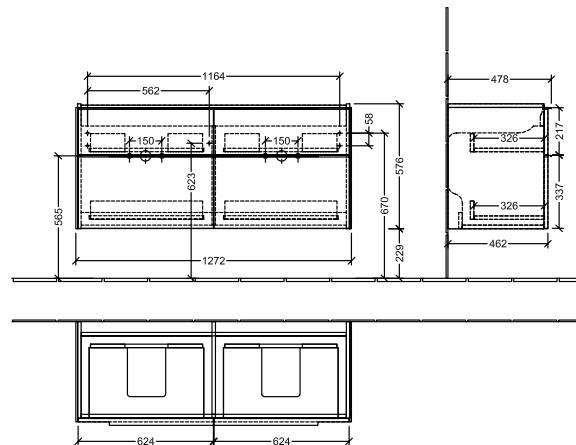

BATHROOM FURNITURE SUBWAY 3.0

PRODUCT INFORMATION

1 . POSITION

Article number	C56800VE
Article title	Villeroy & Boch Subway 3.0 Vanity unit, 4 pull-out compartments, 1272 x 576 x 478 mm, Brilliant White
Product designation	Vanity unit
Collection	Subway 3.0
PROJECTS	DESIGN
Assembly / Assembly type	wall-mounted
Type of opening	4 pull-out compartments
Equipment	4 x pull-out compartment with non-slip mat , 2 x accessory dish (small)
Scope of delivery	1 x vanity unit , 1 x fastening set
Position of washbasin	washbasin on the middle
Ordering information	Please order specified washbasin separately. It is not always possible to cancel or alter orders!
Depth in mm	478
Width in mm	1272
Height in mm	576
Depth with handle mm	478
Depth without handle mm	462
Weight in kg	50,09
express delivery	Yes
Suitable for	selected double vanity washbasins
Function	with SoftClosing
Material front	Chipboard
Surface of front	Paint
Material body	Chipboard
Surface of body	Paint
Other material	Handle: aluminium
Other surfaces	Handle: glossy
Type of handles	Handle
EAN number	4062373839539

PROJECTS

COLOUR

COLOUR DESIGNATION

Brilliant White

TECHNICAL DRAWINGS

C56800VE

Subway 3.0 C5680	 Villeroy & Boch 1748
V01 / 08.12.2020	