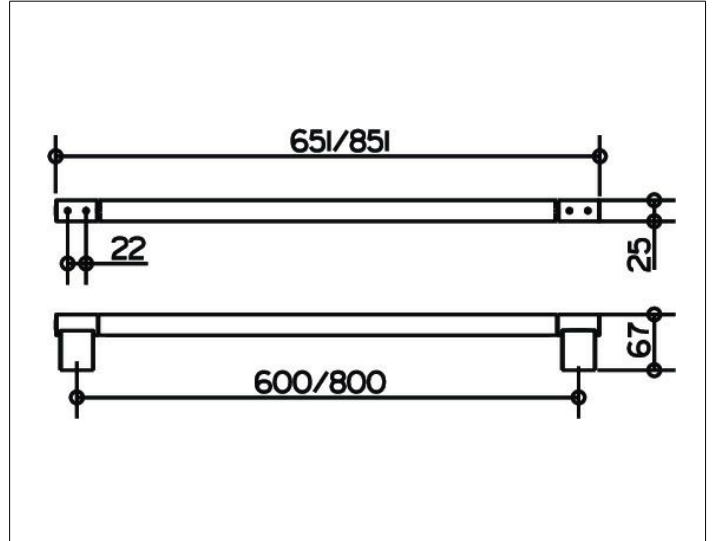

Plan  
14901370800 Towel rail

PRODUCT

DRAWING

SURFACE

black matt

DIMENSION

800 mm