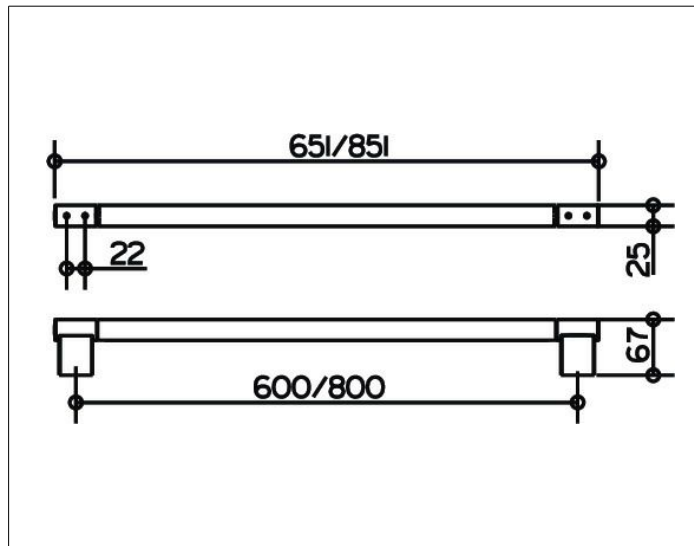

Plan  
14901370600 Towel rail

PRODUCT

DRAWING

SURFACE

black matt

DIMENSION

600 mm