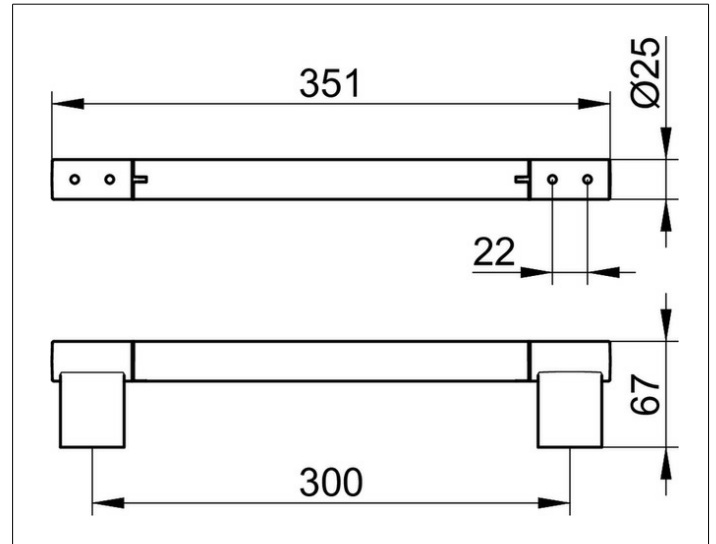

Plan
14907370000 Grab bar

PRODUCT

DRAWING

SURFACE

black matt

DIMENSION

300 mm