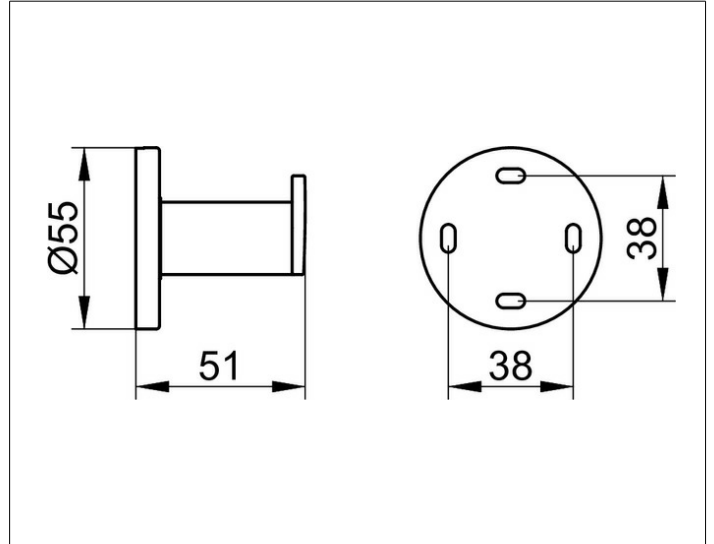

Plan
14914370000 Towel hook

PRODUCT

DRAWING

SURFACE

black matt

DIMENSION

52 mm