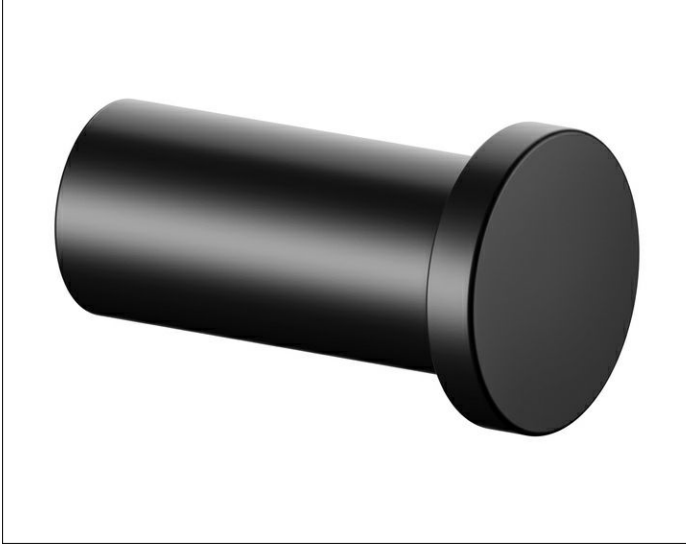

Plan
14916370000 Towel hook

PRODUCT

DRAWING

SURFACE

black matt

DIMENSION

38 mm