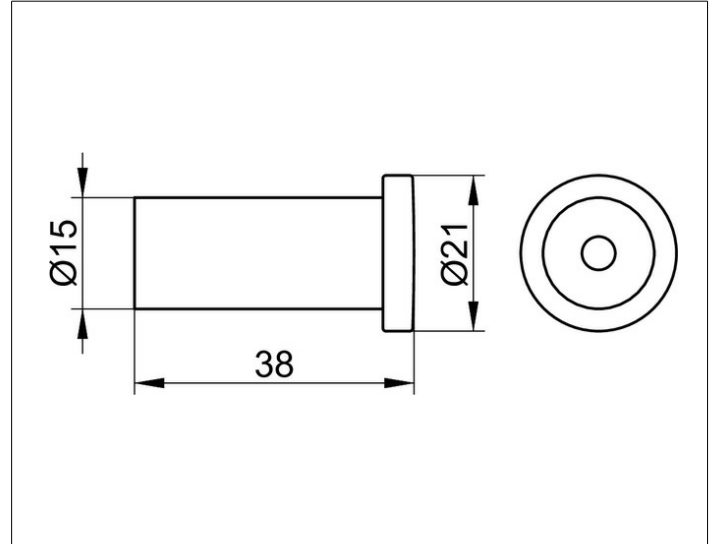

Plan
14916370000 Towel hook

PRODUCT

DRAWING

SURFACE

black matt

DIMENSION

38 mm