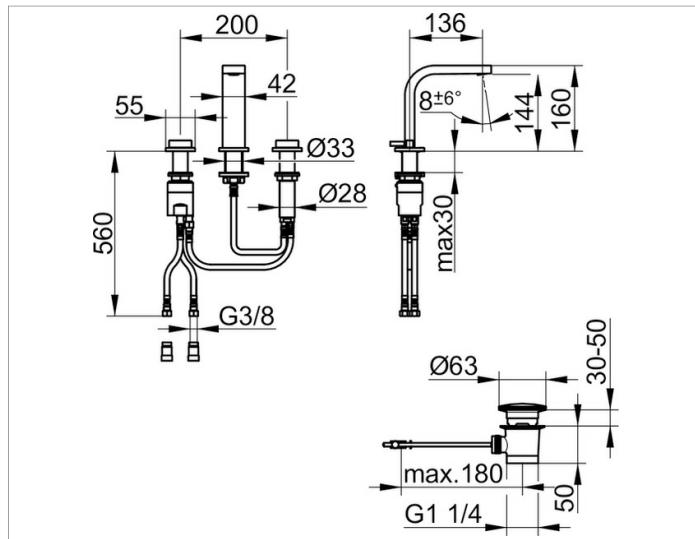

Edition 11

51115010000 Three-hole basin mixer 150

**PRODUCT**

**PRODUCT ATTRIBUTES**

with pop-up waste 1 1/4 inch  
 3-hole installation, ceramic valves  
 for temperature and volume control,  
 aerator SLIM SSR M 24x1, adjustable  
 pressure hoses 420 mm, G 3/8 inch  
 flow rate reduced to 7,6 l/min.

**SURFACE**

chrome-plated

**DRAWING**

**SPECIFICATIONS**

KEUCO EDITION 11 three-hole basin mixer 51115010000  
 High-gloss chromed three-hole basin mixer in clear-cut design and clear  
 geometric shapes,  
 Inclusive pop-up waste 1 ¼ inch;  
 Three-hole mounting for washbasins or vanity tops with a maximum  
 thickness of 40 mm,  
 with a with ceramic valves for temperature adjustment and  
 valve for flow control,  
 SLIM aerator M 24x1 SSR, adjustable flow angle,  
 Visible height 160 mm, outlet height 145 mm  
 outlet 136 mm  
 water supply with pressure flexible hoses, length 420 mm,  
 thread diameter 3 / 8 inch  
 flow rate limited to 7,6 l / min,  
 connecting tube length 350 mm  
 pop-up waste with G 1 1/4 inch thread  
 length of the rod 400 mm  
 cover plug diameter 63 mm