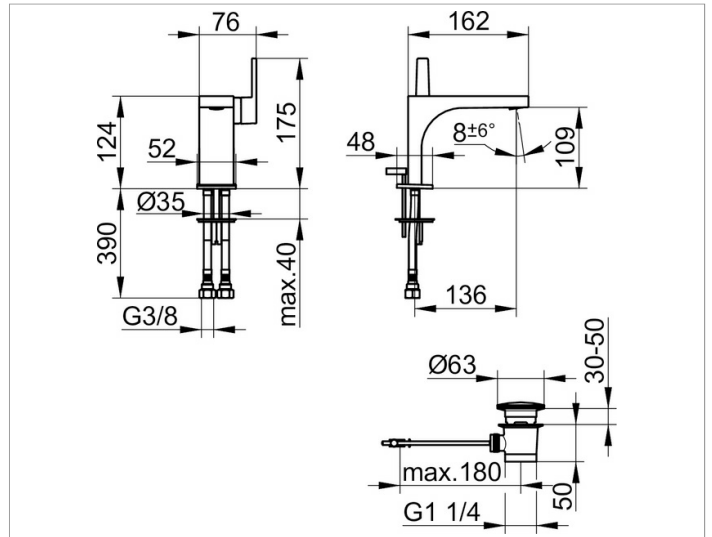

Edition 11

51104010000 Single lever basin mixer 110

PRODUCT

DRAWING

PRODUCT ATTRIBUTES

with pop-up waste 1 1/4 inch,
single hole installation,
cartridge with ceramic discs,
aerator SLIM SSR M 24x1, adjustable,
pressure hoses 435 mm, G 3/8 inch
flow rate reduced to 7,6 l/min.

SURFACE

chrome-plated