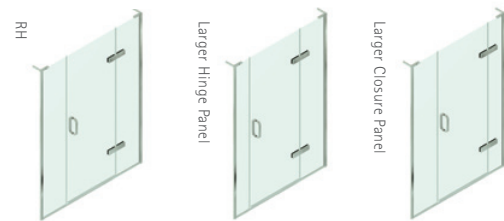

MODEL RECESS	DIMENSIONS (MM)			PRICES		
	A + B + C	A	B	C	PRICE (EX. VAT)	PRICE (INC. VAT)
EPI1000	965 – 995	600	200	200	£1,534.00	£1,840.80
EPI1050	1015 – 1045	600	250	200	£1,539.00	£1,846.80
EPI1100	1065 – 1095	700	200	200	£1,544.00	£1,852.80
EPI1150	1115 – 1145	700	250	200	£1,555.00	£1,866.00
EPI1200	1165 – 1195	800	200	200	£1,569.00	£1,882.80
EPI1250	1215 – 1245	800	250	200	£1,580.00	£1,896.00
EPI1300	1265 – 1295	700	200	400	£1,592.00	£1,910.40
EPI1350	1315 – 1345	800	250	300	£1,603.00	£1,923.60
EPI1400	1365 – 1395	800	200	400	£1,617.00	£1,940.40
EPI1450	1415 – 1445	800	250	400	£1,628.00	£1,953.60
EPI1500	1465 – 1495	700	400	400	£1,638.00	£1,965.60
EPI1550	1515 – 1545	800	400	350	£1,652.00	£1,982.40
EPI1600	1565 – 1595	800	400	400	£1,663.00	£1,995.60
EPI1650	1615 – 1645	800	450	400	£1,667.00	£2,000.40
EPI1700	1665 – 1695	800	450	450	£1,688.00	£2,025.60
EPI1750	1715 – 1745	800	500	450	£1,693.00	£2,031.60
EPI1800	1765 – 1795	800	500	500	£1,711.00	£2,053.20
EPI1850	1815 – 1845	800	500	550	£1,720.00	£2,064.00
EPI1900	1865 – 1895	800	500	600	£1,730.00	£2,076.00