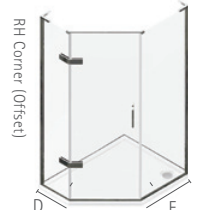

## QUINTESSÉ 40 SHOWER TRAYS

## DIMENSIONS (MM)

MODEL CLQ40	A	B	C	D	E	PRICE (EX. VAT)	PRICE (INC. VAT)
CLQ900	900	900	918	398	398	£305.00	£366.00
CLQ1000	1000	1000	1058	498	498	£338.00	£405.60
CLQ1290LH	900	1200	1129	698	398	£350.00	£420.00
CLQ1290RH*	900	1200	1129	398	698	£350.00	£420.00
CLQ1590LH	900	1500	1341	998	398	£382.00	£458.40
CLQ1590RH*	900	1500	1341	398	998	£382.00	£458.40

\* Waste is located in RH corner for this model, other models have waste outlet in LH corner, see illustrations

See also page 97 for Quintesse Shower Trays in any colour

## CONFIGURATIONS

EQUAL CORNER  
EPQ900, EPQ1000ALL OFF-SET  
MODELS

Circular cut-out and Glass Ball Handles

Choice of handles.

Top shows 50mm Circular Cut-Out and three Glass Ball handles in White, Black or Satin. For Circular cut-out add £30.00 excl. VAT and for Satin, White or Black Glass Ball Handle add £55.00. Linear handle will be supplied if not otherwise specified