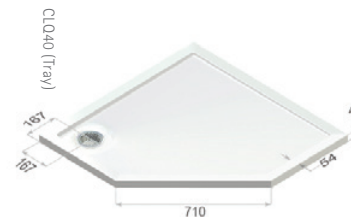

ALL OFF-SET
MODELS

Circular cut-out and Glass Ball Handles