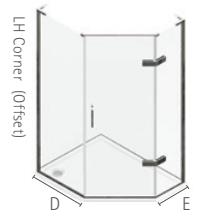

## QUINTESSÉ 40 SHOWER TRAYS

## DIMENSIONS (MM)

MODEL CLQ40	A	B	C	D	E	PRICE (EX. VAT)	PRICE (INC. VAT)
CLQ900	900	900	918	398	398	£305.00	£366.00
CLQ1000	1000	1000	1058	498	498	£338.00	£405.60
CLQ1290LH	900	1200	1129	698	398	£350.00	£420.00
CLQ1290RH*	900	1200	1129	398	698	£350.00	£420.00
CLQ1590LH	900	1500	1341	998	398	£382.00	£458.40
CLQ1590RH*	900	1500	1341	398	998	£382.00	£458.40

\* Waste is located in RH corner for this model, other models have waste outlet in LH corner, see illustrations

See also page 97 for Quintesse Shower Trays in any colour

## CONFIGURATIONS

EQUAL CORNER  
EPQ900, EPQ1000ALL OFF-SET  
MODELS

Circular cut-out and Glass Ball Handles

Choice of handles.

Top shows 50mm Circular Cut-Out and three Glass Ball handles in White, Black or Satin. For Circular cut-out add £30.00 excl. VAT and for Satin, White or Black Glass Ball Handle add £55.00. Linear handle will be supplied if not otherwise specified