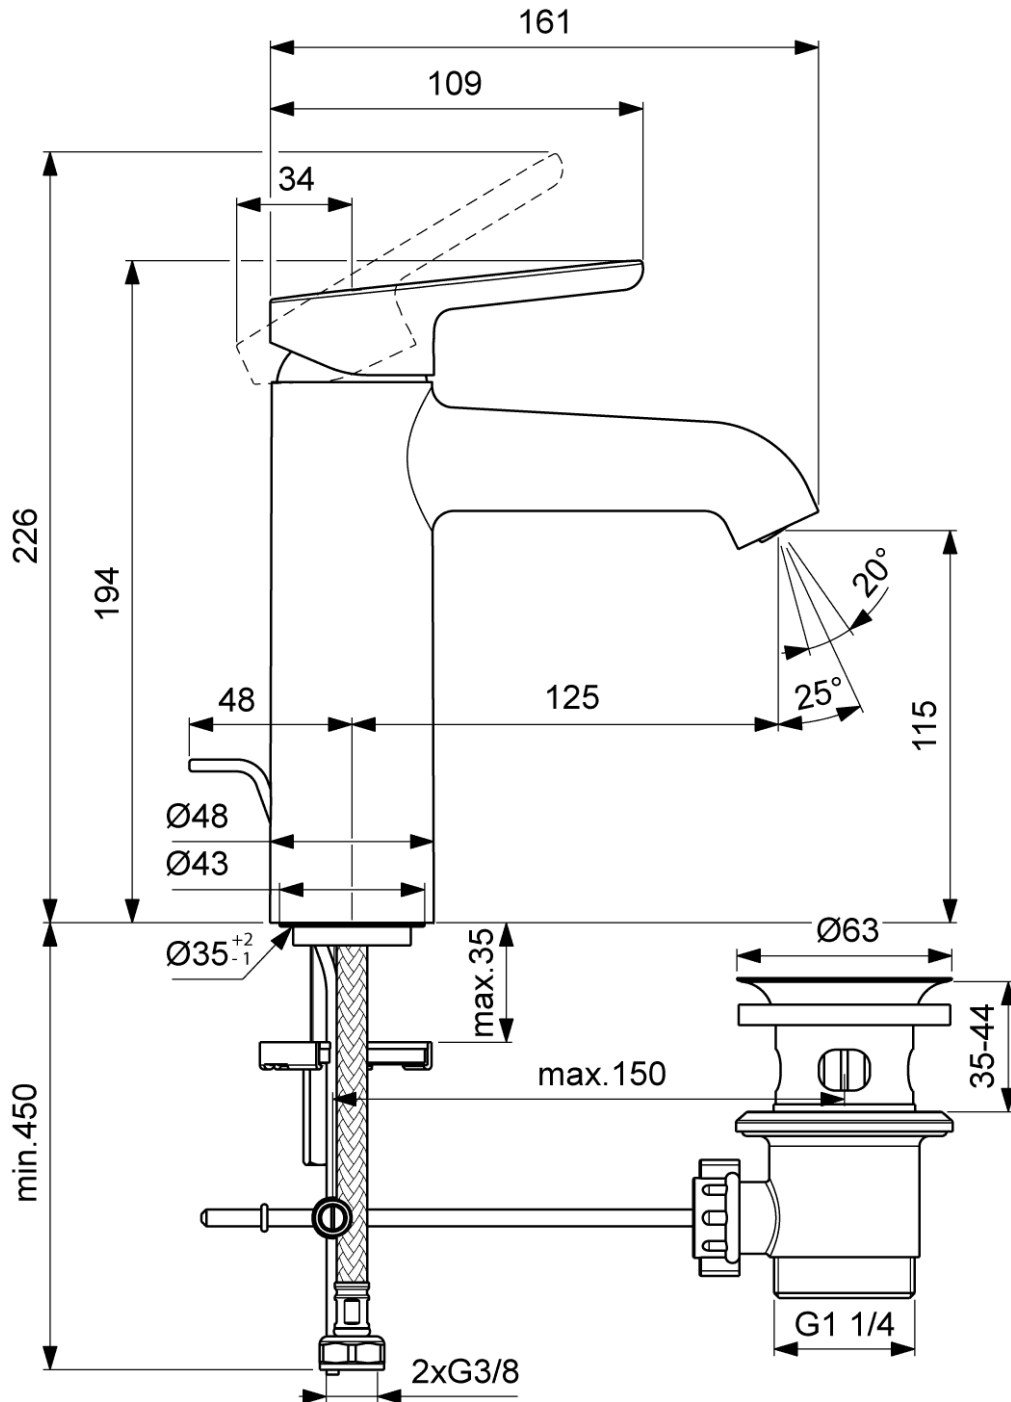

TAPS & FITTINGS SKYLA

PRODUCT INFORMATION

1. POSITION

Article number	TVW116005000K5
Article title	Villeroy & Boch Skyla Single-lever basin mixer, With push/pull rod lever and pop-up waste, Matt Black
Product designation	Single-lever basin mixer
Collection	Skyla
Assembly / Assembly type	Deck-mounted
Scope of delivery	1 x tap fitting 1 x aerator key 1 x outlet fitting 1 x fastening 2 x connecting hoses 1 x installation instructions
Length in mm	149
Width in mm	52
Height in mm	131
Weight in kg	1,60
Material	Brass
Colour name	Matt Black
EAN number	4065467575511
Air plus	An aerator enriches the water with air for a particularly soft, water-saving jet
Aqua smart	Sustainable, limited water flow: saving water without sacrificing on performance
Tap smartpressure	Constant water flow rate for washbasin mixers regardless of pressure fluctuations in the piping system
Length of spout in mm	125
General information	With adjustable aerator
Material	Brass
Cartridge	Cartridge with ceramic discs
Handle position	Top
Number of tap holes	1
Thermostat	No
Cool Tap	No
Spray types	Comfort jet

COLOUR

COLOUR DESIGNATION

Matt Black

TECHNICAL DRAWINGS

TVW116005000K5

CHARACTERISTICS

An aerator enriches the water with air for a particularly soft, water-saving jet

Sustainable, limited water flow: saving water without sacrificing on performance

Constant water flow rate for washbasin mixers regardless of pressure fluctuations in the piping system

FLOW CHART