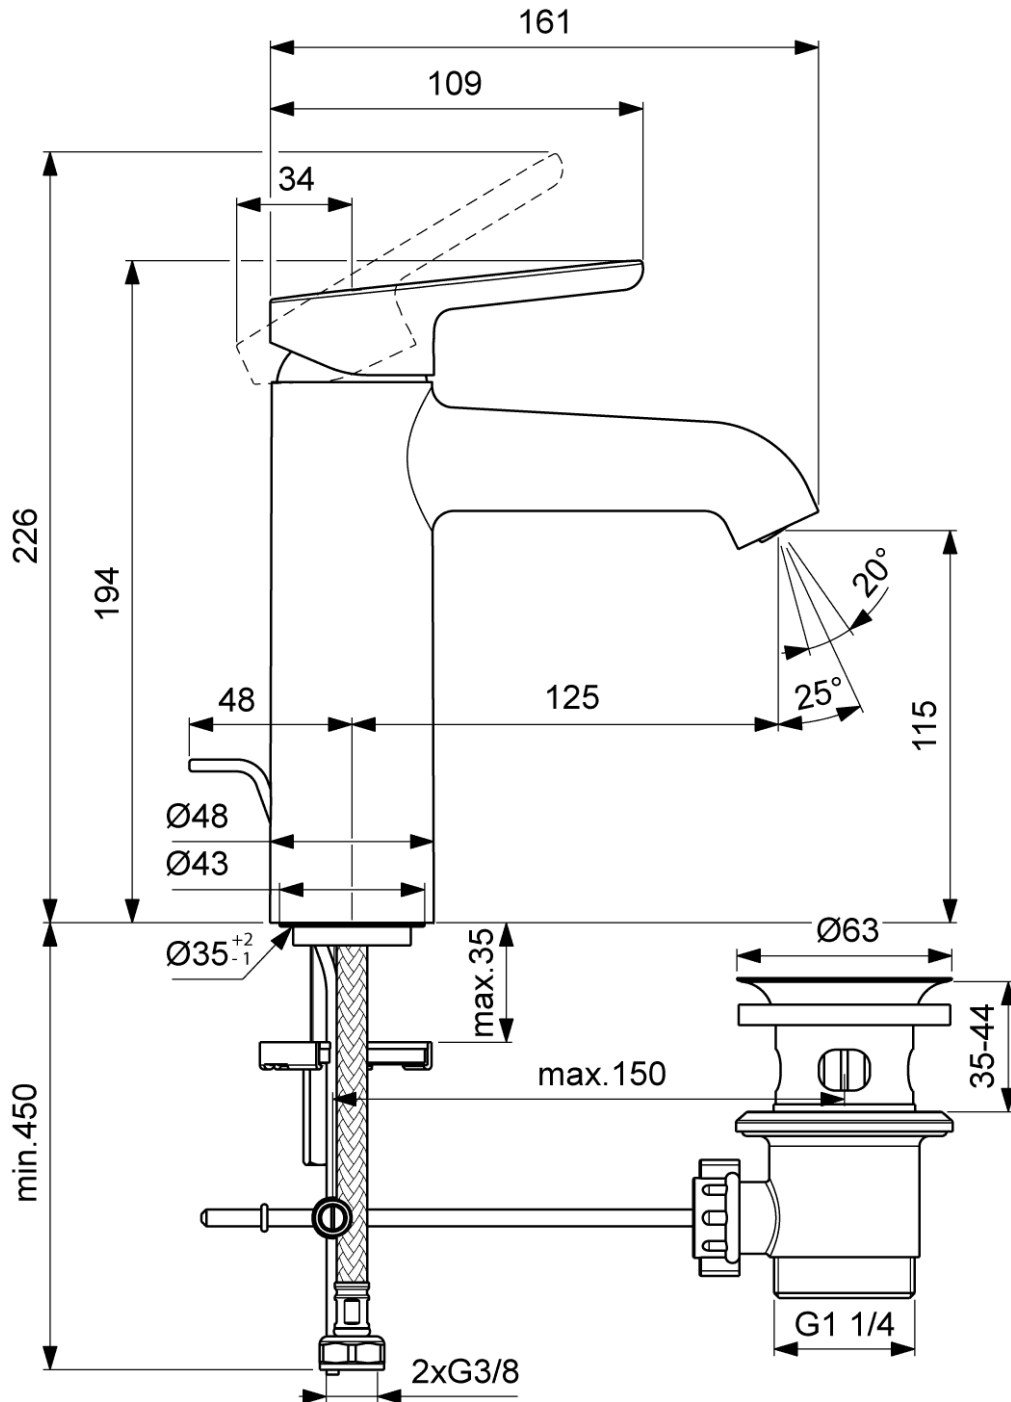

TAPS & FITTINGS SKYLA

PRODUCT INFORMATION

1. POSITION

Article number	TVW11600500061
Article title	Villeroy & Boch Skyla Single-lever basin mixer, With push/pull rod lever and pop-up waste, Chrome
Product designation	Single-lever basin mixer
Collection	Skyla
Assembly / Assembly type	Deck-mounted
Scope of delivery	1 x tap fitting 1 x aerator key 1 x outlet fitting 1 x fastening 2 x connecting hoses 1 x installation instructions
Length in mm	149
Width in mm	52
Height in mm	131
Weight in kg	1,60
Material	Brass
Colour name	Chrome
EAN number	4065467575504
Air plus	An aerator enriches the water with air for a particularly soft, water-saving jet
Aqua smart	Sustainable, limited water flow: saving water without sacrificing on performance
Tap smartpressure	Constant water flow rate for washbasin mixers regardless of pressure fluctuations in the piping system
Length of spout in mm	125
General information	With adjustable aerator
Material	Brass
Cartridge	Cartridge with ceramic discs
Handle position	Top
Number of tap holes	1
Thermostat	No
Cool Tap	No
Spray types	Comfort jet

COLOUR

COLOUR DESIGNATION

Chrome

TECHNICAL DRAWINGS

TVW11600500061

CHARACTERISTICS

An aerator enriches the water with air for a particularly soft, water-saving jet

Sustainable, limited water flow: saving water without sacrificing on performance

Constant water flow rate for washbasin mixers regardless of pressure fluctuations in the piping system

FLOW CHART