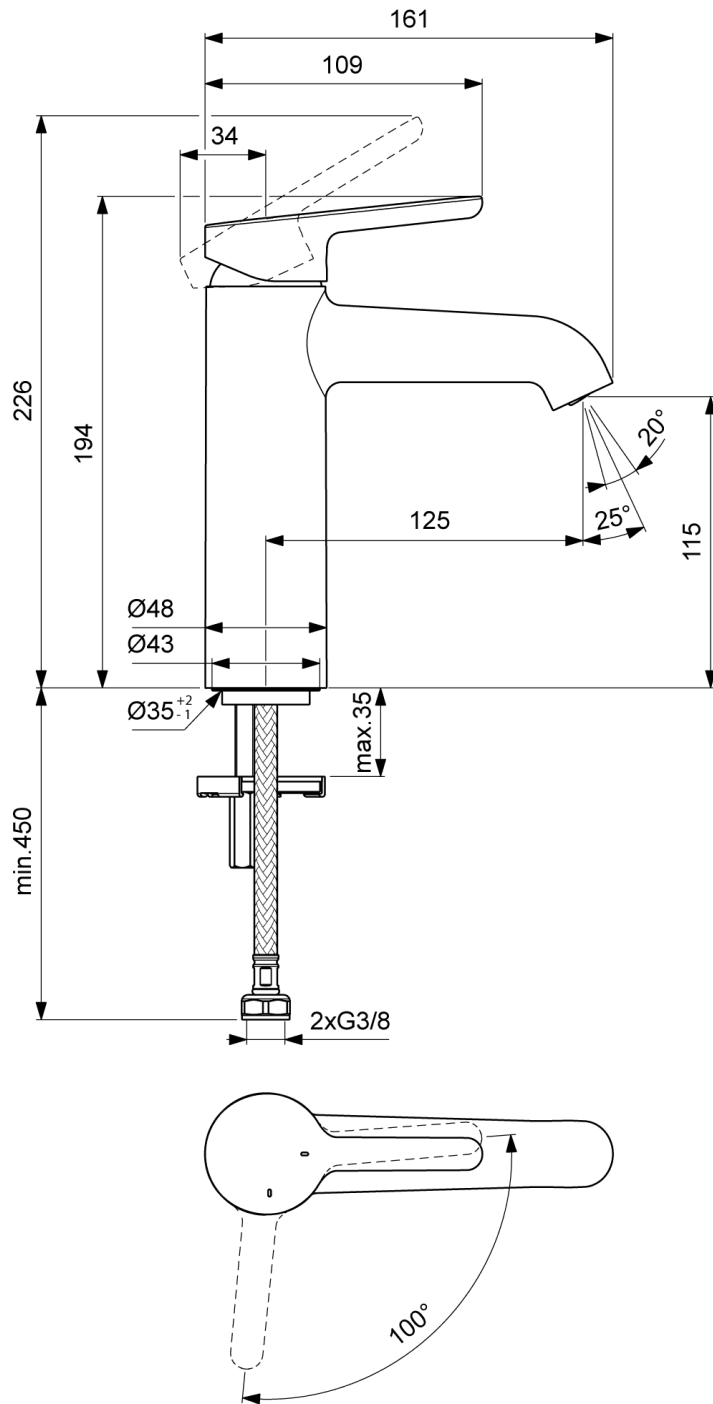

TAPS & FITTINGS SKYLA

PRODUCT INFORMATION

1. POSITION

Article number	TVW116002000K5
Article title	Villeroy & Boch Skyla Single-lever basin mixer, Without waste, Matt Black
Product designation	Single-lever basin mixer
Collection	Skyla
Assembly / Assembly type	Deck-mounted
Scope of delivery	1 x tap fitting 1 x aerator key 1 x outlet fitting 1 x fastening 2 x connecting hoses 1 x installation instructions
Length in mm	149
Width in mm	52
Height in mm	131
Weight in kg	1,15
Material	Brass
Colour name	Matt Black
EAN number	4065467565253
Air plus	An aerator enriches the water with air for a particularly soft, water-saving jet
Aqua smart	Sustainable, limited water flow: saving water without sacrificing on performance
Tap smartpressure	Constant water flow rate for washbasin mixers regardless of pressure fluctuations in the piping system
Length of spout in mm	125
General information	With adjustable aerator
Material	Brass
Cartridge	Cartridge with ceramic discs
Handle position	Top
Number of tap holes	1
Thermostat	No
Cool Tap	No
Spray types	Comfort jet

COLOUR

COLOUR DESIGNATION

Matt Black

TECHNICAL DRAWINGS

TVW116002000K5

CHARACTERISTICS

An aerator enriches the water with air for a particularly soft, water-saving jet

Sustainable, limited water flow: saving water without sacrificing on performance

Constant water flow rate for washbasin mixers regardless of pressure fluctuations in the piping system

FLOW CHART