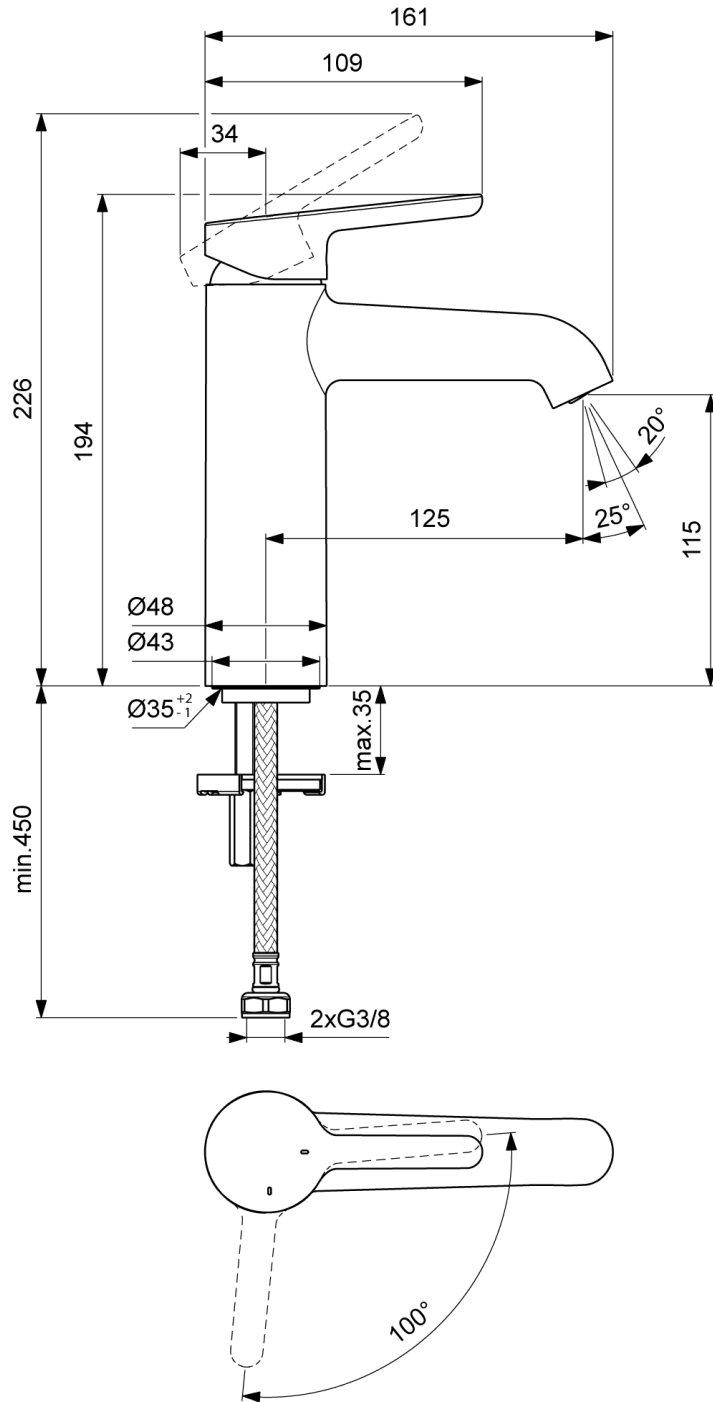

#### 1. POSITION

<b>Article number</b>	<b>TVW11600200061</b>
Article title	Villeroy & Boch Skyla Single-lever basin mixer, Without waste, Chrome
Product designation	Single-lever basin mixer
Collection	Skyla
Assembly / Assembly type	Deck-mounted
Scope of delivery	1 x tap fitting 1 x aerator key 1 x outlet fitting 1 x fastening 2 x connecting hoses 1 x installation instructions
Length in mm	149
Width in mm	52
Height in mm	131
Weight in kg	1,15
Material	Brass
Colour name	Chrome
EAN number	4065467565246
Air plus	An aerator enriches the water with air for a particularly soft, water-saving jet
Aqua smart	Sustainable, limited water flow: saving water without sacrificing on performance
Tap smartpressure	Constant water flow rate for washbasin mixers regardless of pressure fluctuations in the piping system
Length of spout in mm	125
General information	With adjustable aerator
Material	Brass
Cartridge	Cartridge with ceramic discs
Handle position	Top
Number of tap holes	1
Thermostat	No
Cool Tap	No
Spray types	Comfort jet

COLOUR

COLOUR DESIGNATION

Chrome

TECHNICAL DRAWINGS

TVW11600200061

## FLOW CHART