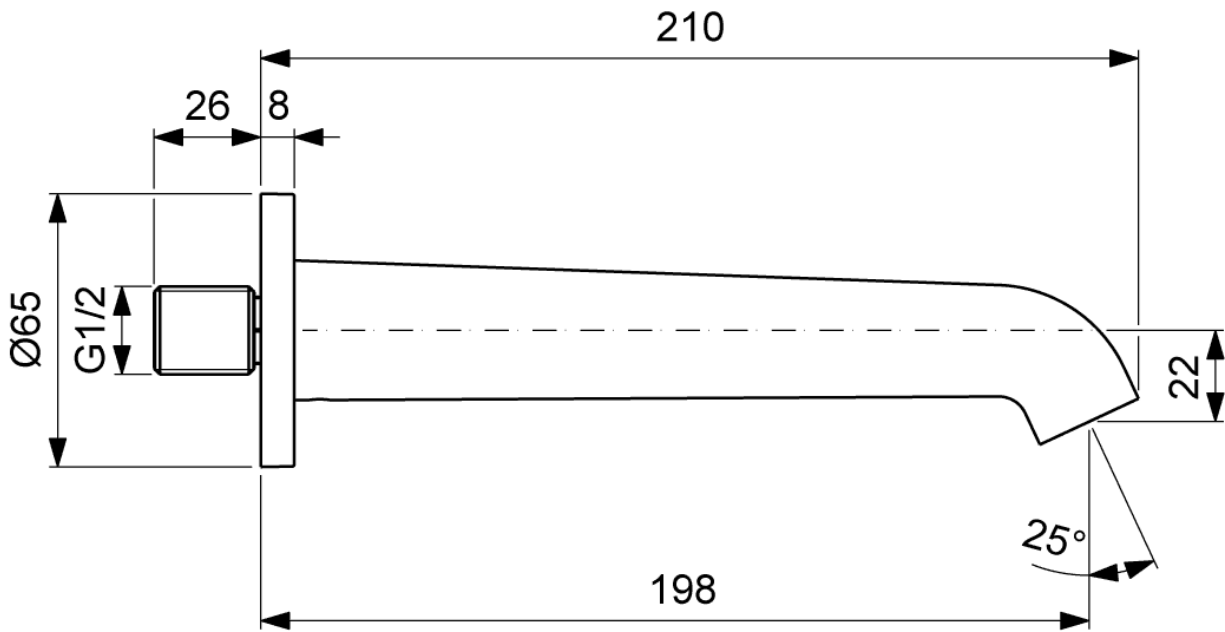

TECHNICAL DRAWINGS

TVT116001000K5