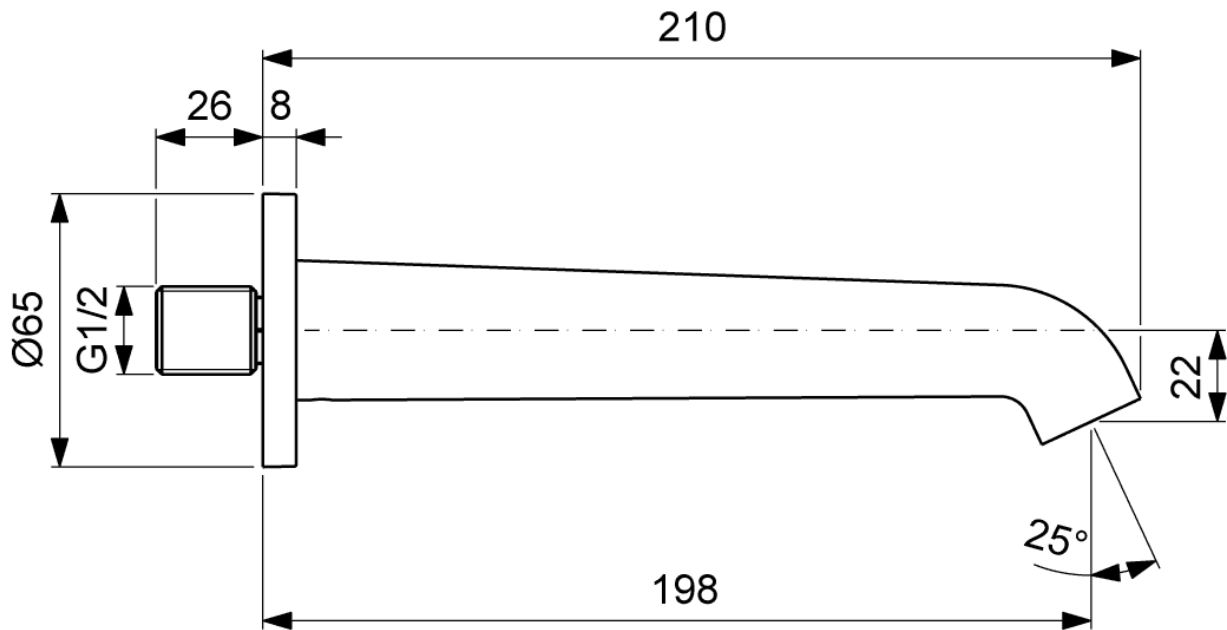

TAPS & FITTINGS SKYLA

PRODUCT INFORMATION

1. POSITION

Article number	TVT11600100061
Article title	Villeroy & Boch Skyla Bath spout , for wall-mounted, Chrome
Product designation	Bath spout
Collection	Skyla
Assembly / Assembly type	wall-mounted
Scope of delivery	1 x tap fitting 1 x aerator key 1 x fastening 1 x installation instructions
Weight in kg	0,58
Material	Brass
Colour name	Chrome
EAN number	4065467575528
Air plus	An aerator enriches the water with air for a particularly soft, water-saving jet
Length of spout in mm	198
General information	With adjustable aerator
Spacing of connection spigots in mm	150
Material	Brass
Thermostat	No
Cool Tap	No
Spray types	Comfort jet

COLOUR

COLOUR DESIGNATION

Chrome

TECHNICAL DRAWINGS

TVT11600100061

CHARACTERISTICS

An aerator enriches the water with air for a particularly soft, water-saving jet

FLOW CHART