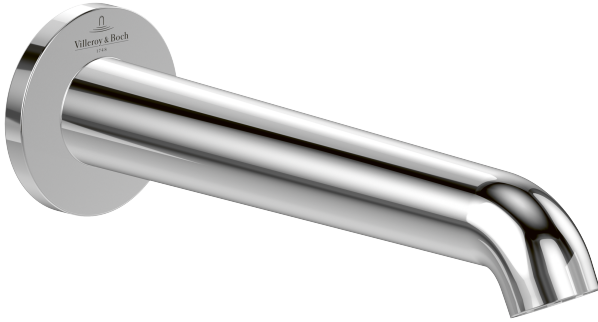

TAPS & FITTINGS SKYLA

PRODUCT INFORMATION

1. POSITION

Article number	TVT11600100061
Article title	Villeroy & Boch Skyla Bath spout , for wall-mounted, Chrome
Product designation	Bath spout
Collection	Skyla
Assembly / Assembly type	wall-mounted
Scope of delivery	1 x tap fitting 1 x aerator key 1 x fastening 1 x installation instructions
Weight in kg	0,58
Material	Brass
Colour name	Chrome
EAN number	4065467575528
Air plus	An aerator enriches the water with air for a particularly soft, water-saving jet
Length of spout in mm	198
General information	With adjustable aerator
Spacing of connection spigots in mm	150
Material	Brass
Thermostat	No
Cool Tap	No
Spray types	Comfort jet

COLOUR

COLOUR DESIGNATION

Chrome

TECHNICAL DRAWINGS

TVT11600100061

CHARACTERISTICS

An aerator enriches the water with air for a particularly soft, water-saving jet

FLOW CHART