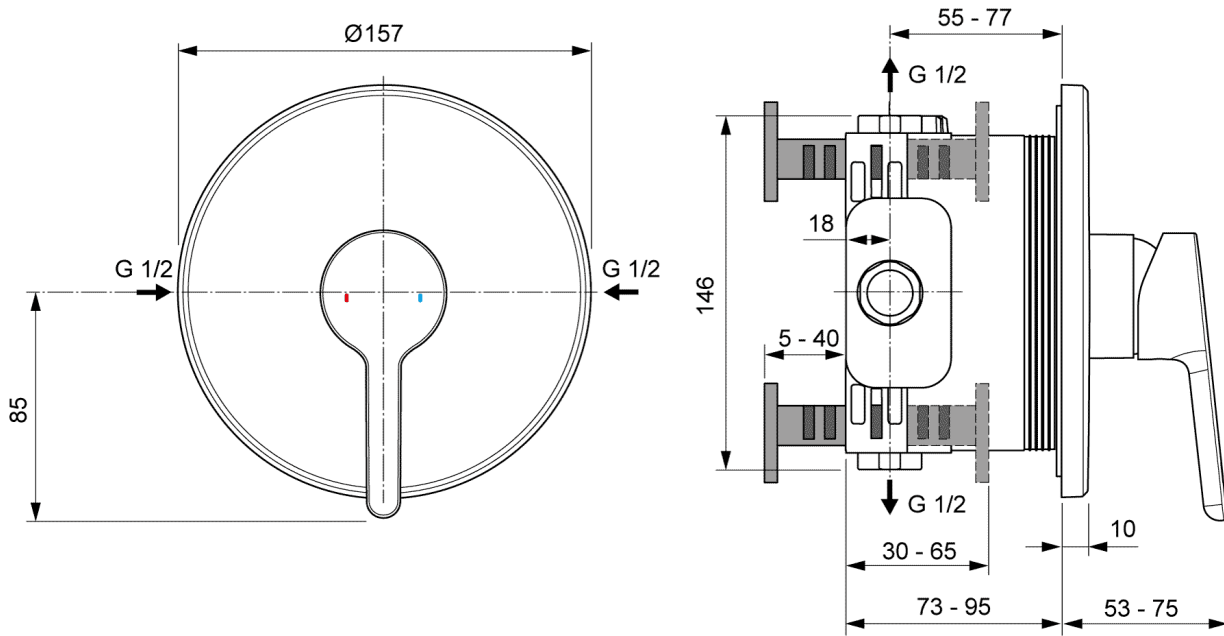

#### 1. POSITION

|                          |   |
|--------------------------|---|
| <b>Article number</b>    | <b>TVS116002000K5</b>   |
| Article title            | Villeroy & Boch Skyla Concealed single-lever bath / shower mixer , Matt Black |
| Product designation      | Concealed single-lever bath / shower mixer                                    |
| Collection               | Skyla   |
| Assembly / Assembly type | wall-mounted  |
| Scope of delivery        | 1 x tap fitting 1 x installation instructions                                 |
| Weight in kg             | 0,99  |
| Colour name              | Matt Black  |
| EAN number               | 4065467575573   |
| Material                 | Brass   |
| Cartridge                | Cartridge with ceramic discs  |
| Handle position          | Centre  |
| Thermostat               | No  |
| Cool Tap                 | No  |

### COLOUR

#### COLOUR DESIGNATION

Matt Black

TECHNICAL DRAWINGS

TVS116002000K5

FLOW CHART