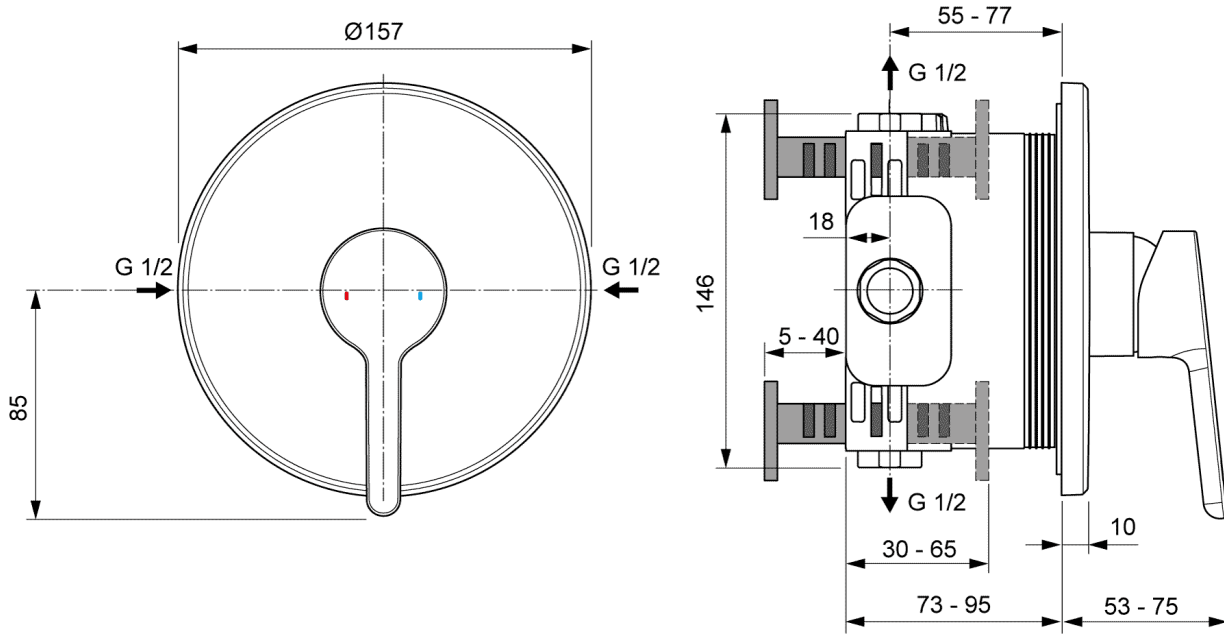

TAPS & FITTINGS SKYLA

PRODUCT INFORMATION

1. POSITION

Article number	TVS11600200061
Article title	Villeroy & Boch Skyla Concealed single-lever bath / shower mixer , Chrome
Product designation	Concealed single-lever bath / shower mixer
Collection	Skyla
Assembly / Assembly type	wall-mounted
Scope of delivery	1 x tap fitting 1 x installation instructions
Weight in kg	0,99
Colour name	Chrome
EAN number	4065467575566
Material	Brass
Cartridge	Cartridge with ceramic discs
Handle position	Centre
Thermostat	No
Cool Tap	No

COLOUR

COLOUR DESIGNATION

Chrome

TECHNICAL DRAWINGS

TVS11600200061

FLOW CHART