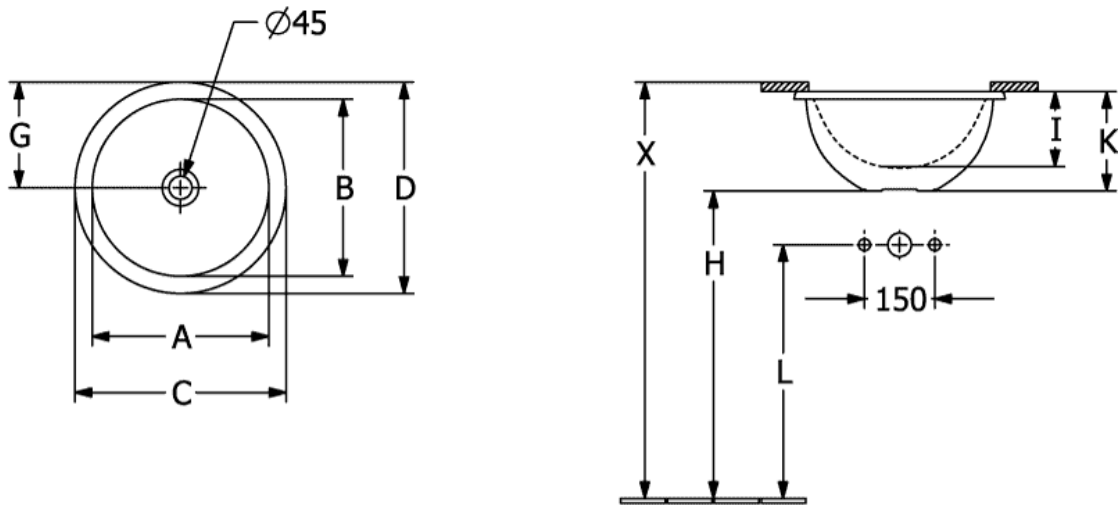

WASHBASINS LOOP & FRIENDS

PRODUCT INFORMATION

1. POSITION

Article number	4A520001
Article title	Villeroy & Boch Loop & Friends Undercounter washbasin, 450x450x210mm, with overflow, White Alpin
Product designation	Undercounter washbasin
Collection	Loop & Friends
Assembly / Assembly type	Undercounter
Assembly instructions	the hole for the washbasin can only be cut out using the original washbasin because tolerances of several millimetres are possible installation possible in natural stone and laminate countertops
Scope of delivery	1 x undercounter washbasin 1 x fastening set
Length in mm	380
Width in mm	380
Height in mm	210
Interior depth	140
Diameter in mm	380
Weight in kg	10,10
Material	TitanCeram
Colour name	White Alpin
With TitanGlaze	No
With overflow	Yes
EAN number	4062373896617

COLOUR

COLOUR DESIGNATION

White Alpin

TECHNICAL DRAWINGS

4A520001

	A	B	C	D	G	H	I	K	L
4A5100	330	330	390	390	195	680	140	190	560
4A5101	330	330	390	390	195	680	140	190	560
4A6100	380	380	450	450	225	655	160	210	535
4A6101	380	380	450	450	225	655	160	210	535