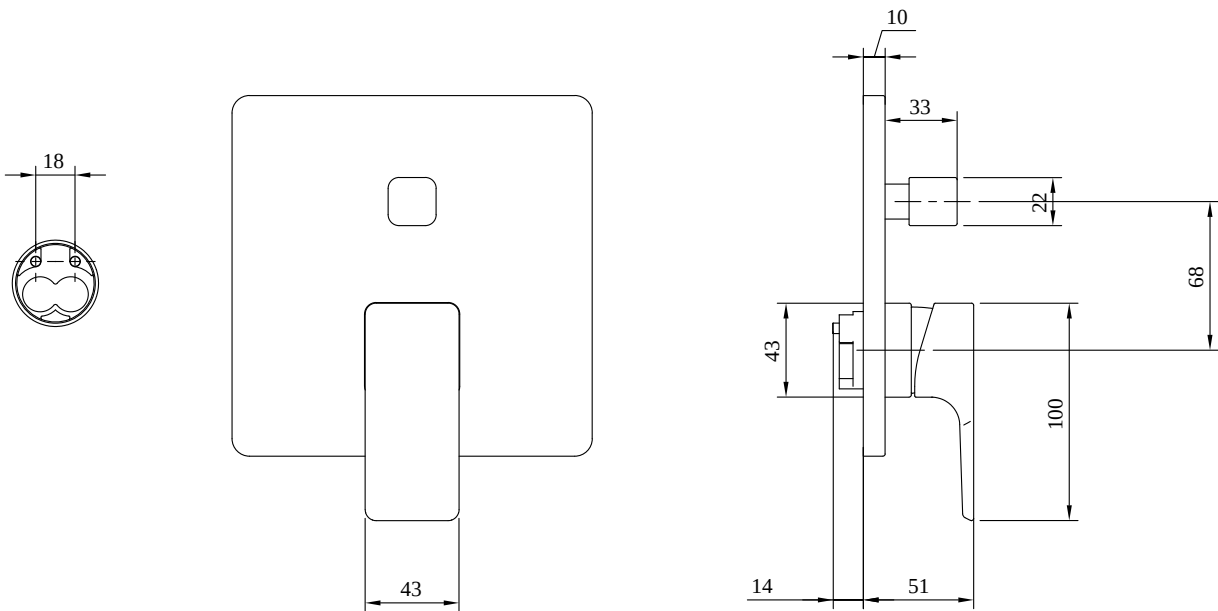

TAPS & FITTINGS SUBWAY 3.0

PRODUCT INFORMATION

1. POSITION

Article number	TVS11200300061
Article title	Villeroy & Boch Subway 3.0 Concealed single-lever bath / shower mixer, Chrome
Product designation	Concealed single-lever bath / shower mixer
Collection	Subway 3.0
Assembly / Assembly type	wall-mounted
Scope of delivery	1 x tap fitting , 1 x installation instructions
Length in mm	51
Width in mm	165
Height in mm	165
Weight in kg	1,76
Material	Brass
Surface	glossy
Colour name	Chrome
EAN number	4062373800713
Material	Brass
Cartridge	Cartridge with ceramic discs
Handle position	Centre
Swivel aerator	No
Thermostat	No
Cool Tap	No

COLOUR

COLOUR DESIGNATION

Chrome

TECHNICAL DRAWINGS

TVS11200300061

BILL OF MATERIALS

No.	Article No.	Description	Quantity
5	TVP00000102000	Cartridge	1
36	TVP11202100061	Diverter	1
2	TVP11201700061	Handle set	1
32	TVP11201900061	Wall cover plate	1

TAPS & FITTINGS UNIVERSAL TAPS & FITTINGS

PRODUCT INFORMATION

1 . POSITION

Article number	TVS00035100000
Article title	Villeroy & Boch Universal Taps & Fittings Vi-Box universal concealed installation unit for single-lever mixer for wall-mounted Round
Product designation	Vi-Box universal concealed installation unit for single-lever mixer
Collection	Universal Taps & Fittings
Assembly / Assembly type	wall-mounted
Scope of delivery	1 x ViBox , 1 x fastening 1 x installation instructions
Length in mm	79
Width in mm	226
Height in mm	259
Weight in kg	1,14
Material	Plastic
Surface	mat
EAN number	4051202465773
Material	Plastic
Volume	4,974
Swivel aerator	No
Thermostat	No
Cool Tap	No

TECHNICAL DRAWINGS

TVS00035100000

FLOW CHART