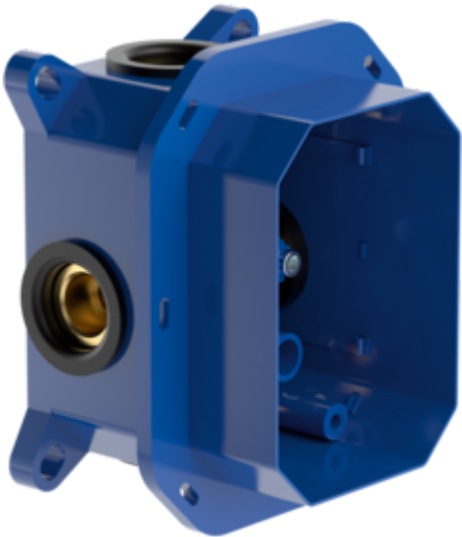

TAPS & FITTINGS SUBWAY 3.0

PRODUCT INFORMATION

1. POSITION

Article number	TVS11200300061
Article title	Villeroy & Boch Subway 3.0 Concealed single-lever bath / shower mixer, Chrome
Product designation	Concealed single-lever bath / shower mixer
Collection	Subway 3.0
Assembly / Assembly type	wall-mounted
Scope of delivery	1 x tap fitting , 1 x installation instructions
Length in mm	51
Width in mm	165
Height in mm	165
Weight in kg	1,76
Material	Brass
Surface	glossy
Colour name	Chrome
EAN number	4062373800713
Material	Brass
Cartridge	Cartridge with ceramic discs
Handle position	Centre
Swivel aerator	No
Thermostat	No
Cool Tap	No

COLOUR

COLOUR DESIGNATION

Chrome

TECHNICAL DRAWINGS

TVS11200300061

BILL OF MATERIALS

No.	Article No.	Description	Quantity
5	TVP00000102000	Cartridge	1
36	TVP11202100061	Diverter	1
2	TVP11201700061	Handle set	1
32	TVP11201900061	Wall cover plate	1

TAPS & FITTINGS UNIVERSAL TAPS & FITTINGS

PRODUCT INFORMATION

1 . POSITION

Article number	TVS00035100000
Article title	Villeroy & Boch Universal Taps & Fittings Vi-Box universal concealed installation unit for single-lever mixer for wall-mounted Round
Product designation	Vi-Box universal concealed installation unit for single-lever mixer
Collection	Universal Taps & Fittings
Assembly / Assembly type	wall-mounted
Scope of delivery	1 x ViBox , 1 x fastening 1 x installation instructions
Length in mm	79
Width in mm	226
Height in mm	259
Weight in kg	1,14
Material	Plastic
Surface	mat
EAN number	4051202465773
Material	Plastic
Volume	4,974
Swivel aerator	No
Thermostat	No
Cool Tap	No