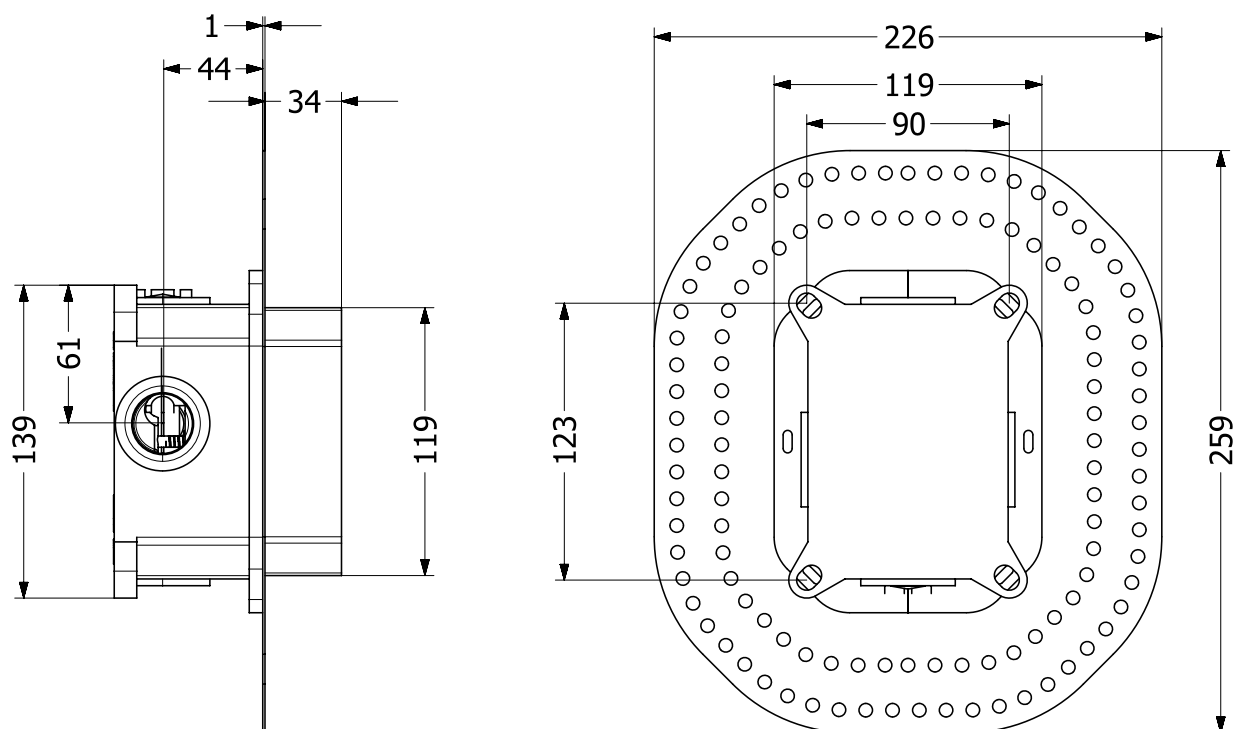

TAPS & FITTINGS SUBWAY 3.0

PRODUCT INFORMATION

1. POSITION

Article number	TVS11200300061
Article title	Villeroy & Boch Subway 3.0 Concealed single-lever bath / shower mixer, Chrome
Product designation	Concealed single-lever bath / shower mixer
Collection	Subway 3.0
Assembly / Assembly type	wall-mounted
Scope of delivery	1 x tap fitting , 1 x installation instructions
Length in mm	51
Width in mm	165
Height in mm	165
Weight in kg	1,76
Material	Brass
Surface	glossy
Colour name	Chrome
EAN number	4062373800713
Material	Brass
Cartridge	Cartridge with ceramic discs
Handle position	Centre
Swivel aerator	No
Thermostat	No
Cool Tap	No

COLOUR

COLOUR DESIGNATION

Chrome

TECHNICAL DRAWINGS

TVS11200300061

BILL OF MATERIALS

No.	Article No.	Description	Quantity
5	TVP00000102000	Cartridge	1
36	TVP11202100061	Diverter	1
2	TVP11201700061	Handle set	1
32	TVP11201900061	Wall cover plate	1

TAPS & FITTINGS UNIVERSAL TAPS & FITTINGS

PRODUCT INFORMATION

1 . POSITION

Article number	TVS00035100000
Article title	Villeroy & Boch Universal Taps & Fittings Vi-Box universal concealed installation unit for single-lever mixer for wall-mounted Round
Product designation	Vi-Box universal concealed installation unit for single-lever mixer
Collection	Universal Taps & Fittings
Assembly / Assembly type	wall-mounted
Scope of delivery	1 x ViBox , 1 x fastening 1 x installation instructions
Length in mm	79
Width in mm	226
Height in mm	259
Weight in kg	1,14
Material	Plastic
Surface	mat
EAN number	4051202465773
Material	Plastic
Volume	4,974
Swivel aerator	No
Thermostat	No
Cool Tap	No

TECHNICAL DRAWINGS

TVS00035100000

FLOW CHART